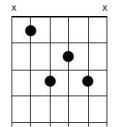

# Wichita Lineman

by Jimmy Webb (1968)

*Fma7 C9sus4 Fma7*

*C9sus4 Bbmaj7 Fma7/A(½) Dm7(½) C9sus4*

I am a lineman for the county, and I drive the main road

*Dm7(½) Am7(½) G Dsus4*

searchin' in the sun for another overload.

I know I need a small vacation, but it don't look like rain.

*Dm7(½) Am7(½) G Dsus4*

And if it snows that stretch down south won't ever stand the strain.

*D Cadd9 Cadd9 G/B*

And I need you more than want you, and I want you for all time.

*Gm/Bb D/A A7sus4 Bb C+9 Bbma7*

And the Wichita Lineman is still on the line.

*C9sus4 Bbmaj7 Fma7/A C9sus4*

*Dm7(½) Am7(½) G Dsus4*

*D Cadd9 Cadd9 G/B*

And I need you more than want you, and I want you for all time.

*Gm/Bb D/A A7sus4 Bb C+9 D(hold)*

And the Wichita Lineman is still on the line.

Fma7

C9sus4

Bbmaj7

Dsus4

C+9

A7sus4