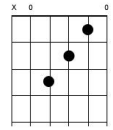

# Wichita Lineman

by Jimmy Webb (1968)

*Fma7 C9sus4 Fma7*

*C9sus4 Bbmaj7 Fma7/A(½) Dm7(½) C9sus4*

I am a lineman for the county, and I drive the main road

*Dm7(½) Am7(½) G Dsus4*

searchin' in the sun for another overload.

I know I need a small vacation, but it don't look like rain.

*Dm7(½) Am7(½) G Dsus4*

And if it snows that stretch down south won't ever stand the strain.

*D Cadd9 Cadd9 G/B*

And I need you more than want you, and I want you for all time.

*Gm/Bb D/A A7sus4 Bb C+9 Bbma7*

And the Wichita Lineman is still on the line.

*C9sus4 Bbmaj7 Fma7/A C9sus4*

*Dm7(½) Am7(½) G Dsus4*

*D Cadd9 Cadd9 G/B*

And I need you more than want you, and I want you for all time.

*Gm/Bb D/A A7sus4 Bb C+9 D(hold)*

And the Wichita Lineman is still on the line.

Fma7

C9sus4

Bbmaj7

Dsus4

C+9

A7sus4