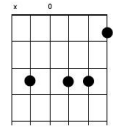

# Wichita Lineman

by Jimmy Webb (1968)

*Fma7 C9sus4 Fma7*

*C9sus4 Bbmaj7 Fma7/A(½) Dm7(½) C9sus4*

I am a lineman for the county, and I drive the main road

*Dm7(½) Am7(½) G Dsus4*

searchin' in the sun for another overload.

I know I need a small vacation, but it don't look like rain.

*Dm7(½) Am7(½) G Dsus4*

And if it snows that stretch down south won't ever stand the strain.

*D Cadd9 Cadd9 G/B*

And I need you more than want you, and I want you for all time.

*Gm/Bb D/A A7sus4 Bb C+9 Bbma7*

And the Wichita Lineman is still on the line.

*C9sus4 Bbmaj7 Fma7/A C9sus4*

*Dm7(½) Am7(½) G Dsus4*

*D Cadd9 Cadd9 G/B*

And I need you more than want you, and I want you for all time.

*Gm/Bb D/A A7sus4 Bb C+9 D(hold)*

And the Wichita Lineman is still on the line.

Fma7

C9sus4

Bbmaj7

Dsus4

C+9

A7sus4