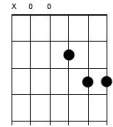

# Wichita Lineman

by Jimmy Webb (1968)

*Fma7 C9sus4 Fma7*

*C9sus4 Bbmaj7 Fma7/A(½) Dm7(½) C9sus4*

I am a lineman for the county, and I drive the main road

*Dm7(½) Am7(½) G Dsus4*

searchin' in the sun for another overload.

I know I need a small vacation, but it don't look like rain.

*Dm7(½) Am7(½) G Dsus4*

And if it snows that stretch down south won't ever stand the strain.

*D Cadd9 Cadd9 G/B*

And I need you more than want you, and I want you for all time.

*Gm/Bb D/A A7sus4 Bb C+9 Bbma7*

And the Wichita Lineman is still on the line.

*C9sus4 Bbmaj7 Fma7/A C9sus4*

*Dm7(½) Am7(½) G Dsus4*

*D Cadd9 Cadd9 G/B*

And I need you more than want you, and I want you for all time.

*Gm/Bb D/A A7sus4 Bb C+9 D(hold)*

And the Wichita Lineman is still on the line.

Fma7

C9sus4

Bbmaj7

Dsus4

C+9

A7sus4