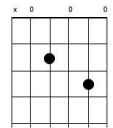

# Wichita Lineman

by Jimmy Webb (1968)

*Fma7 C9sus4 Fma7*

*C9sus4 Bbmaj7 Fma7/A(½) Dm7(½) C9sus4*

I am a lineman for the county, and I drive the main road

*Dm7(½) Am7(½) G Dsus4*

searchin' in the sun for another overload.

I know I need a small vacation, but it don't look like rain.

*Dm7(½) Am7(½) G Dsus4*

And if it snows that stretch down south won't ever stand the strain.

*D Cadd9 Cadd9 G/B*

And I need you more than want you, and I want you for all time.

*Gm/Bb D/A A7sus4 Bb C+9 Bbma7*

And the Wichita Lineman is still on the line.

*C9sus4 Bbmaj7 Fma7/A C9sus4*

*Dm7(½) Am7(½) G Dsus4*

*D Cadd9 Cadd9 G/B*

And I need you more than want you, and I want you for all time.

*Gm/Bb D/A A7sus4 Bb C+9 D(hold)*

And the Wichita Lineman is still on the line.

Fma7

C9sus4

Bbmaj7

Dsus4

C+9

A7sus4