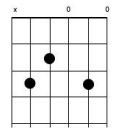

# Wichita Lineman

by Jimmy Webb (1968)

*Fma7 C9sus4 Fma7*

*C9sus4 Bbmaj7 Fma7/A(½) Dm7(½) C9sus4*

I am a lineman for the county, and I drive the main road

*Dm7(½) Am7(½) G Dsus4*

searchin' in the sun for another overload.

I know I need a small vacation, but it don't look like rain.

*Dm7(½) Am7(½) G Dsus4*

And if it snows that stretch down south won't ever stand the strain.

*D Cadd9 Cadd9 G/B*

And I need you more than want you, and I want you for all time.

*Gm/Bb D/A A7sus4 Bb C+9 Bbma7*

And the Wichita Lineman is still on the line.

*C9sus4 Bbmaj7 Fma7/A C9sus4*

*Dm7(½) Am7(½) G Dsus4*

*D Cadd9 Cadd9 G/B*

And I need you more than want you, and I want you for all time.

*Gm/Bb D/A A7sus4 Bb C+9 D(hold)*

And the Wichita Lineman is still on the line.

Fma7

C9sus4

Bbmaj7

Dsus4

C+9

A7sus4